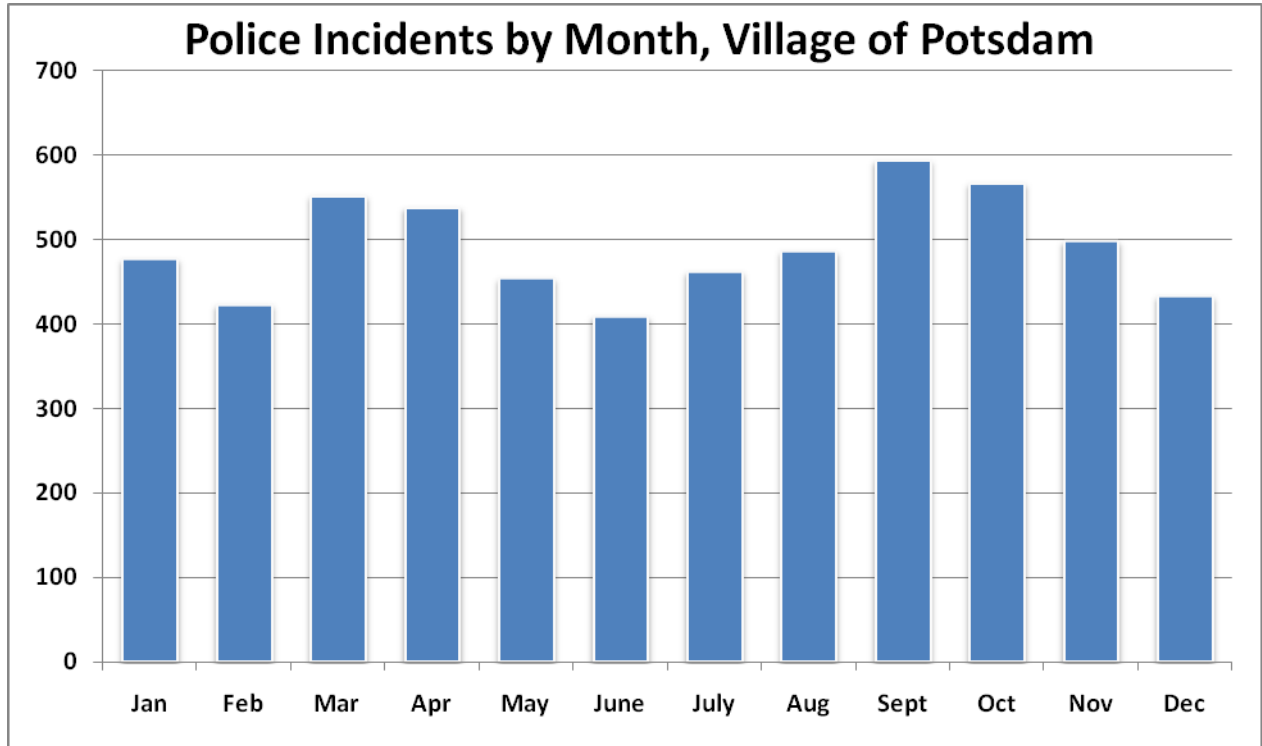

Police Incidents, Village of Potsdam, January '09 — December '09

Source: Potsdam Police Incident SJS Incident Report

Time of Day	# of Incidents
Midnight	249
1	193
2	227
3	123
4	60
5	69
6	67
7	120
8	211
9	292
10	353
11	365
12	429
1	346
2	373
3	367
4	366
5	295
6	208
7	226
8	239
9	240
10	248
11	227
Total	5893

Police Incidents, Village of Potsdam, January '09 — December '09

Source: Potsdam Police Incident SJS Incident Report

Day of Week	# of Incidents
Sunday	709
Monday	835
Tuesday	853
Wednesday	820
Thursday	859
Friday	959
Saturday	858
Total	5893

Police Incidents, Village of Potsdam, January '09 — December '09

Source: Potsdam Police Incident SJS Incident Report

Month	# of Incidents
Jan	477
Feb	423
Mar	552
Apr	538
May	454
June	409
July	462
Aug	486
Sept	594
Oct	567
Nov	498
Dec	433
Total	5893