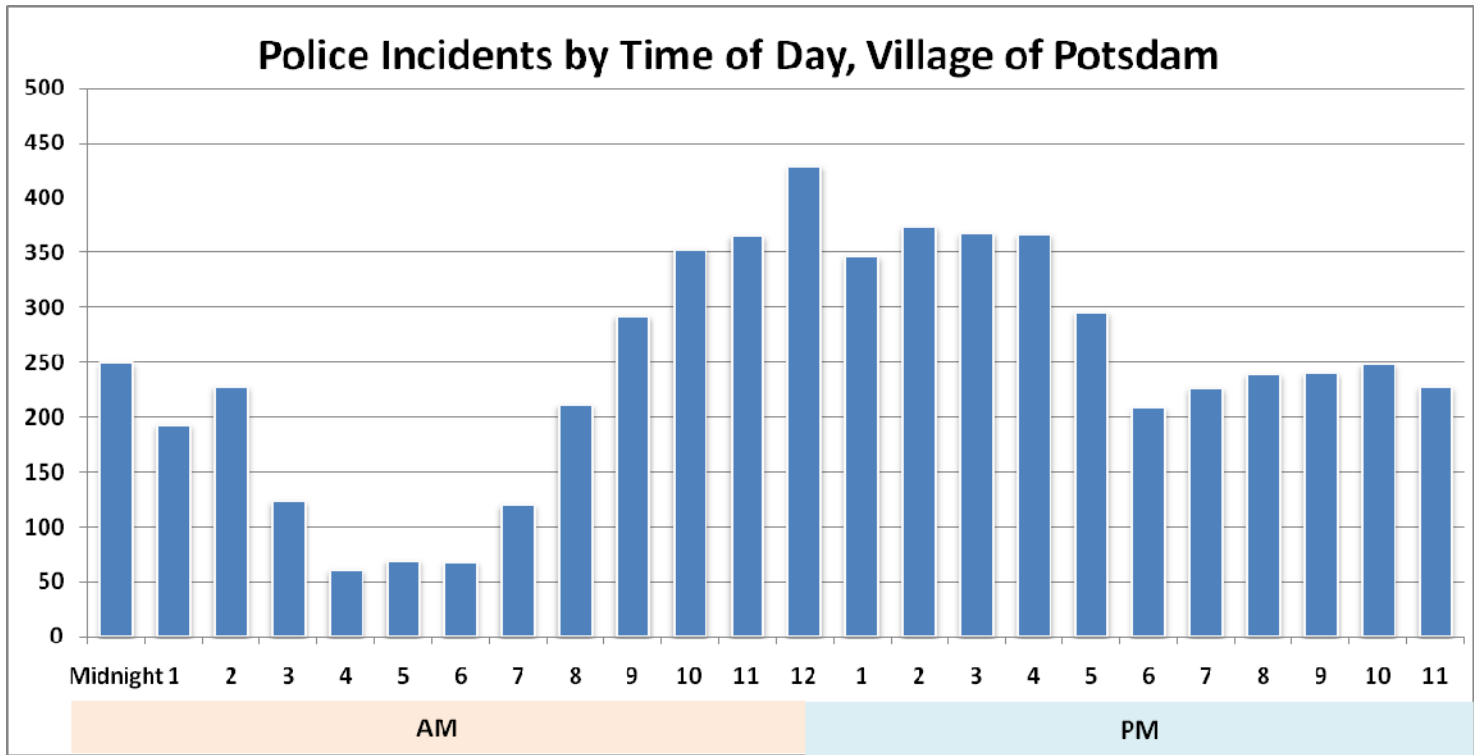

Police Incidents, Village of Potsdam, January '09 — December '09

Source: Potsdam Police Incident SJS Incident Report

Time of Day	# of Incidents
Midnight	249
1	193
2	227
3	123
4	60
5	69
6	67
7	120
8	211
9	292
10	353
11	365
12	429
1	346
2	373
3	367
4	366
5	295
6	208
7	226
8	239
9	240
10	248
11	227
Total	5893

Police Incidents, Village of Potsdam, January '09 — December '09

Source: Potsdam Police Incident SJS Incident Report

Day of Week	# of Incidents
Sunday	709
Monday	835
Tuesday	853
Wednesday	820
Thursday	859
Friday	959
Saturday	858
Total	5893

Police Incidents, Village of Potsdam, January '09 — December '09

Source: Potsdam Police Incident SJS Incident Report

Month	# of Incidents
Jan	477
Feb	423
Mar	552
Apr	538
May	454
June	409
July	462
Aug	486
Sept	594
Oct	567
Nov	498
Dec	433
Total	5893