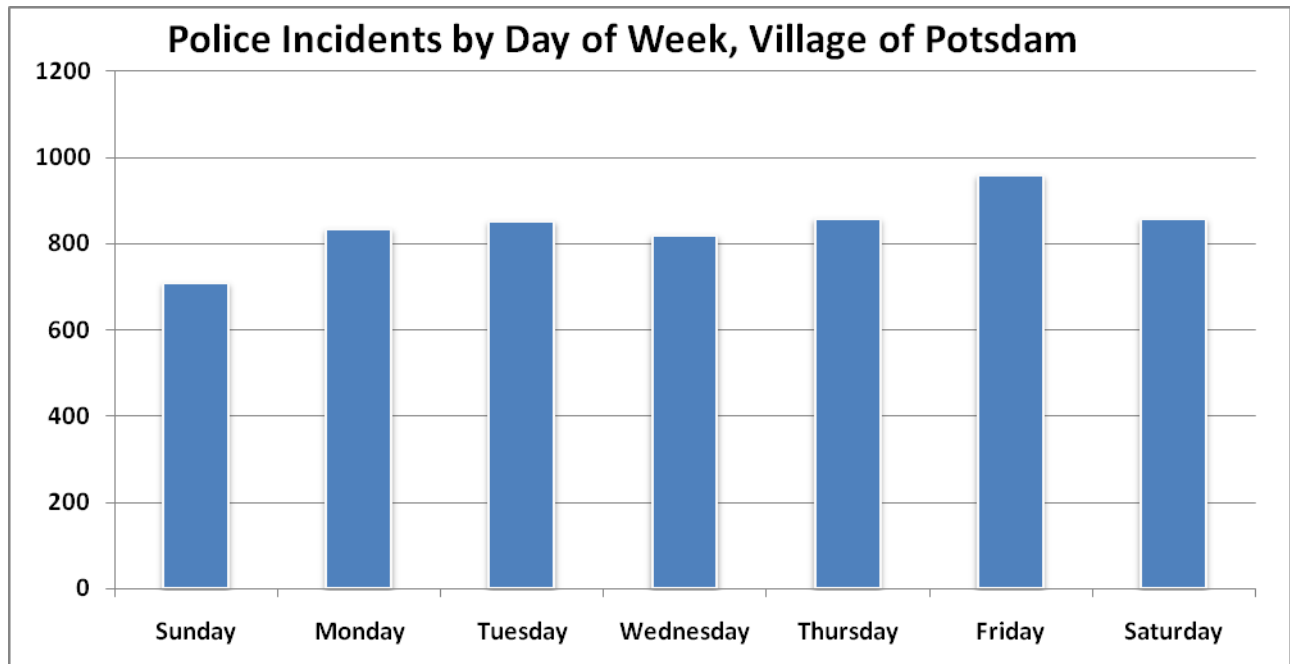

Police Incidents, Village of Potsdam, January '09 — December '09

Source: Potsdam Police Incident SJS Incident Report

Time of Day	# of Incidents
Midnight	249
1	193
2	227
3	123
4	60
5	69
6	67
7	120
8	211
9	292
10	353
11	365
12	429
1	346
2	373
3	367
4	366
5	295
6	208
7	226
8	239
9	240
10	248
11	227
Total	5893

Police Incidents, Village of Potsdam, January '09 — December '09

Source: Potsdam Police Incident SJS Incident Report

Day of Week	# of Incidents
Sunday	709
Monday	835
Tuesday	853
Wednesday	820
Thursday	859
Friday	959
Saturday	858
Total	5893

Police Incidents, Village of Potsdam, January '09 — December '09

Source: Potsdam Police Incident SJS Incident Report

Month	# of Incidents
Jan	477
Feb	423
Mar	552
Apr	538
May	454
June	409
July	462
Aug	486
Sept	594
Oct	567
Nov	498
Dec	433
Total	5893