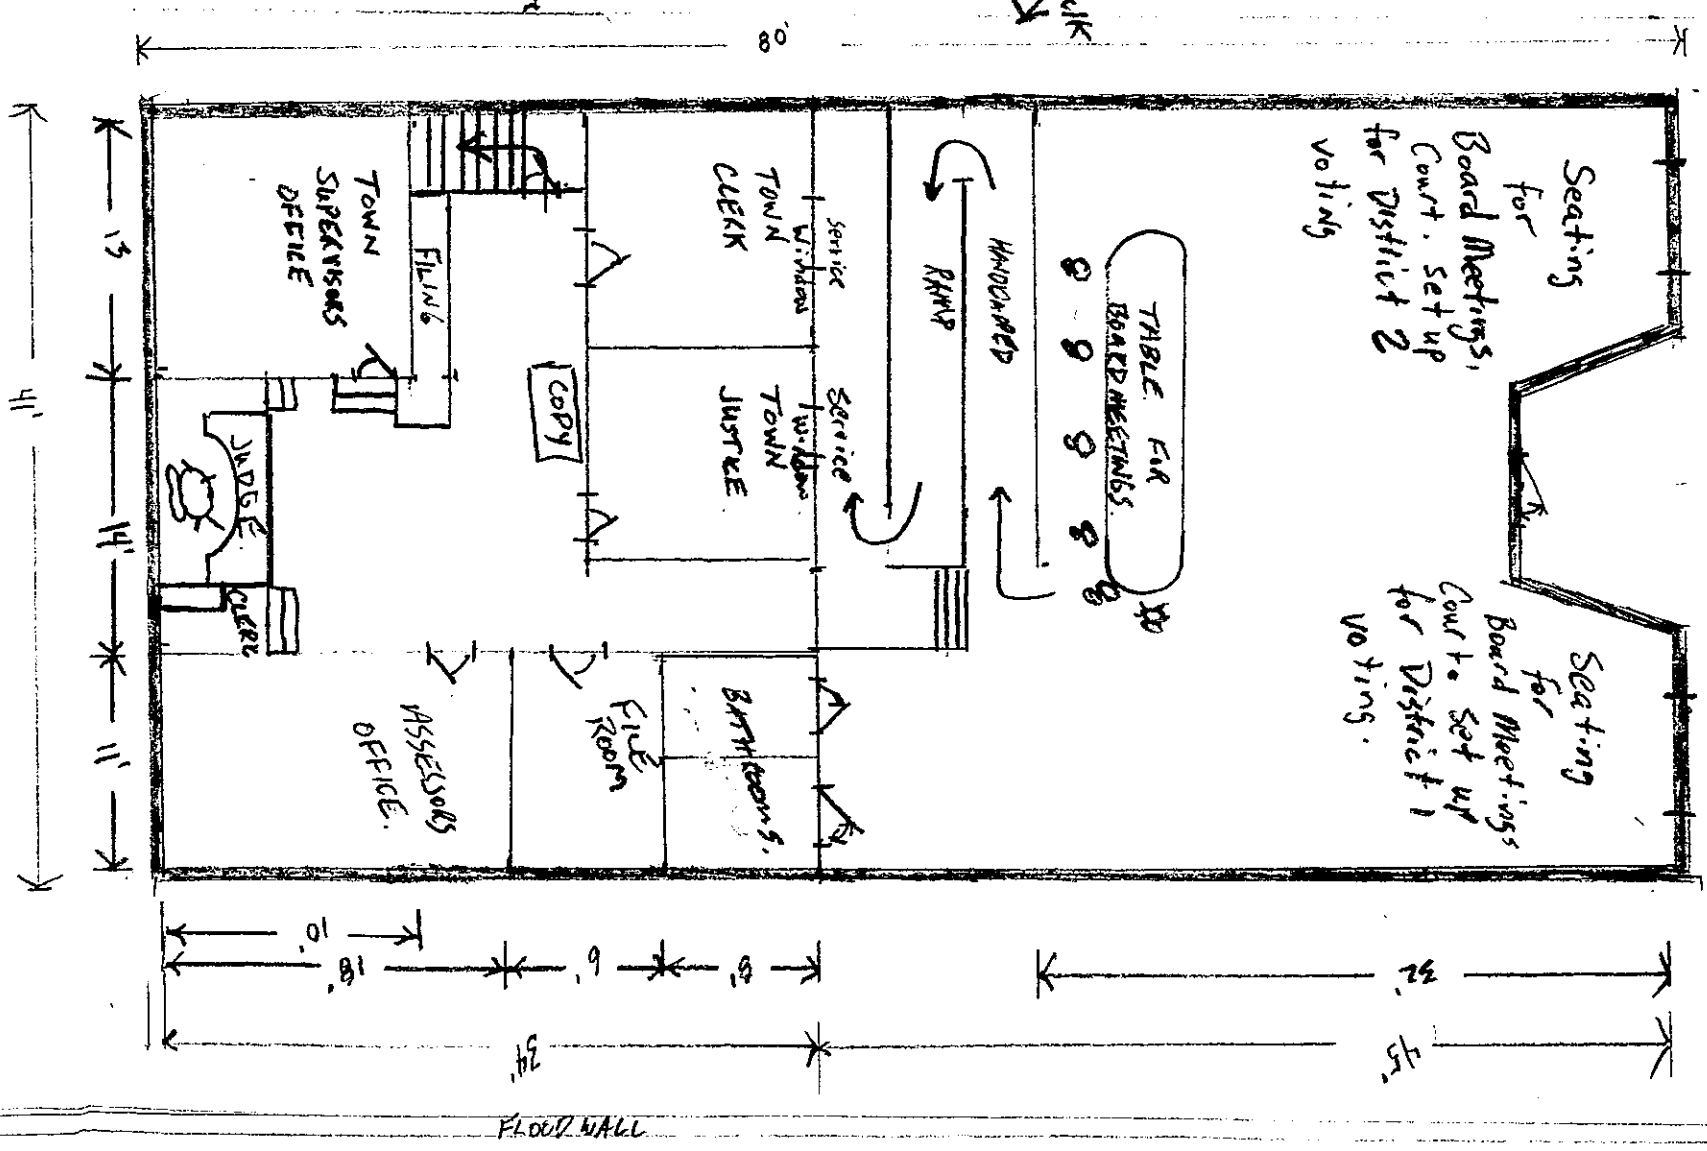

Rt 417

Designated Parking Area  
for Prisoner Dropoffs

SIDE WALK

WOMBOUGH ST

SIDE WALK

Approximate square footage  
1st floor 3042 ft<sup>2</sup>  
does not include walls  
partitions etc.

Center is close to square  
footage, but has wall  
running down center  
lengthwise.